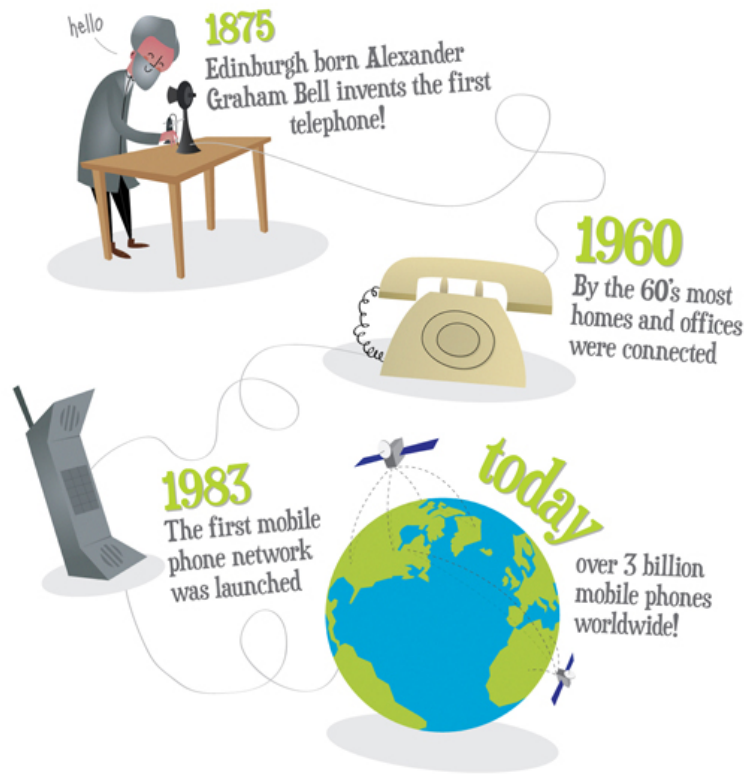

HD Online Player (EasyQuizzzy 2 0 Build 432 Key.epub)

DOWNLOAD: <https://byltly.com/2ikh4n>